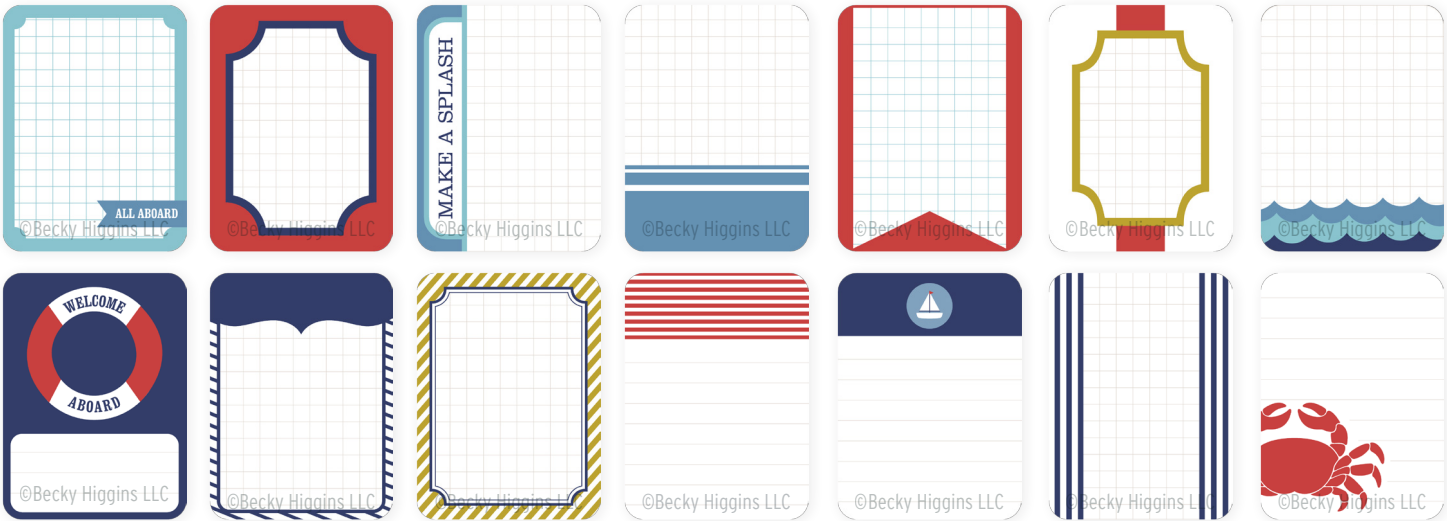

Nautical Theme Pack

Card Design Reference

3x4 Filler Cards

Nautical

3x4 Journaling Cards

Nautical Theme Pack

Card Design Reference

3x4 Journaling Cards (continued)

4x6 Journaling Cards

Title Cards